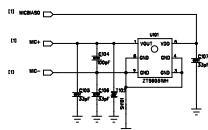

USB2.0 Type-C Receptacle

Connect to MB

MEMS AMIC

Motor

Speaker

OVP

ANT

DESIGN	DATE	COMPANY
WangJinghui	2019.09.29	PINE64
DESIGN	DATE	TITLE
QUALITY CONTROL	DATE	1/1 0000
RELEASED	DATE	REV: V
		REV: A1
		SHEET: 1 OF 1