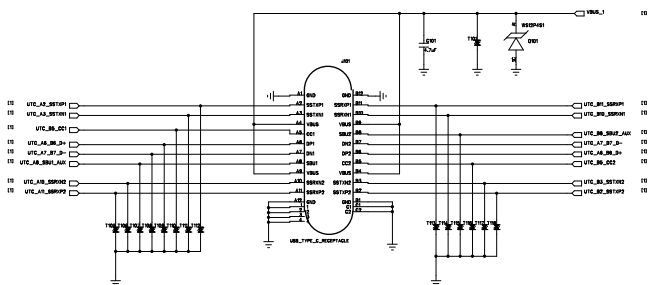

USB2.0 Type-C Receptacle

Connect to MB

MEMS AMIC

Motor

Speaker

OVP

ANT

DESIGN	DATE	COMPANY
WangJinghui	2019.09.29	PINE64
DESIGN	DATE	TITLE
QUALITY CONTROL	DATE	1/1 0000
RELEASED	DATE	REV: V
		REV: A1
		SHEET: 1 OF 1