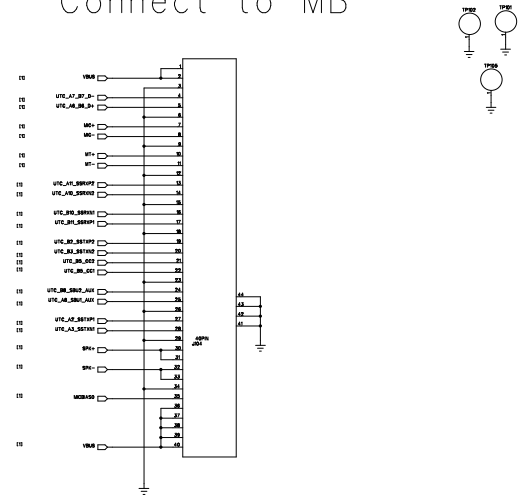

USB2.0 Type-C Receptacle

Connect to MB

MEMS AMIC

Motor

Speaker

OVP

ANT

DESIGN	DATE	COMPANY
WangJinghui	2019.09.29	PINE64
DESIGN	DATE	TITLE
QUALITY CONTROL	DATE	1/1 0000
RELEASED	DATE	REV: V
		REV: A1
		SHEET: 1 OF 1