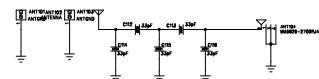

USB2.0 Type-C Receptacle

Connect to MB

MEMS AMIC

Motor

Speaker

OVP

ANT

DESIGN	DATE	COMPANY
WangJinghui	2019.09.29	PINE64
DESIGN	DATE	TITLE
QUALITY CONTROL	DATE	1/1 0000
RELEASED	DATE	REV: V
		REV: A1
		SHEET: 1 OF 1