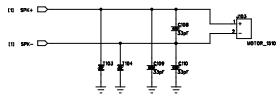

USB2.0 Type-C Receptacle

Connect to MB

MEMS AMIC

Motor

Speaker

OVP

ANT

DESIGN	DATE	COMPANY
WangJinghui	2019.09.29	PINE64
DESIGN	DATE	TITLE
QUALITY CONTROL	DATE	1/1 0000
RELEASED	DATE	REV: V
		REV: A1
		SHEET: 1 OF 1