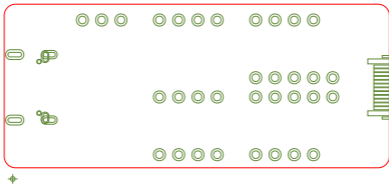

ART FILM - top-solder

ART FILM - top-solder

ART FILM - bot-solder

ART FILM - bot-solder

ART FILM - BOTTOM

ART FILM - BOTTOM

ART FILM - POWER

ART FILM - POWER

DRILL CHART: TOP TO BOTTOM

ALL UNITS ARE IN MILS

FIGURE	SIZE	PLATED	QTY
.	8.0	PLATED	265
□	39.37	PLATED	33
•	19.685	NON-PLATED	2
⊗	47.244x23.622	PLATED	2
⊖	62.992x23.622	PLATED	2
⊖	70.866x23.622	PLATED	2