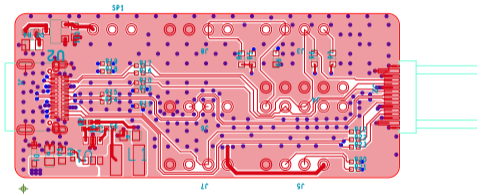

ART FILM - top-solder

ART FILM - top-solder

ART FILM - bot-solder

ART FILM - bot-solder

ART FILM - BOTTOM

ART FILM - BOTTOM

ART FILM - POWER

ART FILM - POWER

DRILL CHART: TOP TO BOTTOM

ALL UNITS ARE IN MILS

FIGURE	SIZE	PLATED	QTY
.	8.0	PLATED	265
□	39.37	PLATED	33
•	19.685	NON-PLATED	2
⊗	47.244x23.622	PLATED	2
⊖	62.992x23.622	PLATED	2
⊖	70.866x23.622	PLATED	2