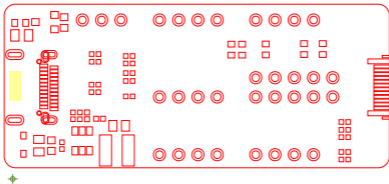

ART FILM - top-solder

ART FILM - top-solder

ART FILM - bot-solder

ART FILM - bot-solder

ART FILM - BOTTOM

ART FILM - BOTTOM

ART FILM - POWER

ART FILM - POWER

DRILL CHART: TOP TO BOTTOM

ALL UNITS ARE IN MILS

FIGURE	SIZE	PLATED	QTY
.	8.0	PLATED	265
□	39.37	PLATED	33
•	19.685	NON-PLATED	2
⊗	47.244x23.622	PLATED	2
⊖	62.992x23.622	PLATED	2
⊖	70.866x23.622	PLATED	2