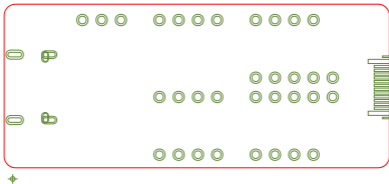

ART FILM - top-solder

ART FILM - top-solder

ART FILM - bot-solder

ART FILM - bot-solder

ART FILM - BOTTOM

ART FILM - BOTTOM

ART FILM - POWER

ART FILM - POWER

DRILL CHART: TOP TO BOTTOM

ALL UNITS ARE IN MILS

FIGURE	SIZE	PLATED	QTY
.	8.0	PLATED	265
□	39.37	PLATED	33
•	19.685	NON-PLATED	2
⊗	47.244x23.622	PLATED	2
⊖	62.992x23.622	PLATED	2
⊖	70.866x23.622	PLATED	2