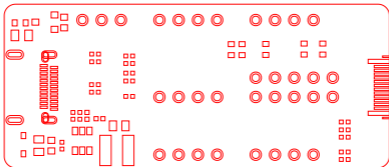

ART FILM - top-solder

ART FILM - top-solder

ART FILM - bot-solder

ART FILM - bot-solder

ART FILM - BOTTOM

ART FILM - BOTTOM

ART FILM - POWER

ART FILM - POWER

DRILL CHART: TOP TO BOTTOM

ALL UNITS ARE IN MILS

FIGURE	SIZE	PLATED	QTY
.	8.0	PLATED	265
□	39.37	PLATED	33
•	19.685	NON-PLATED	2
⊗	47.244x23.622	PLATED	2
⊖	62.992x23.622	PLATED	2
⊖	70.866x23.622	PLATED	2